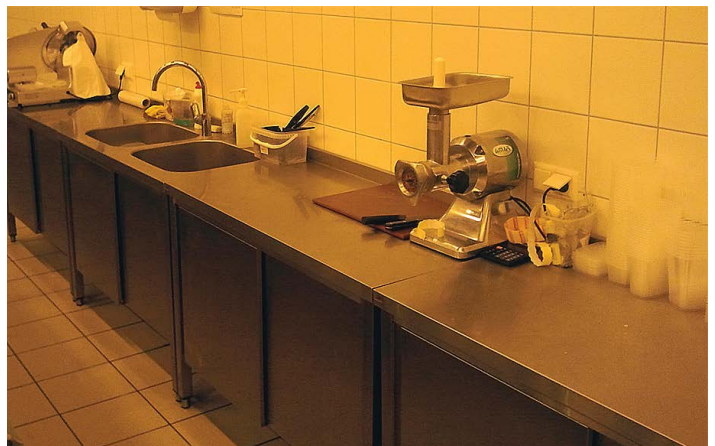

WORK DESKS AND SINK AREA

Company "All for stores and warehouses" offers to its clients different solutions for work table and sink areas in the retail premises!

Furniture can be manufactured according to your desired size and store layout.

Sink area, work desk (LKSP)

L-1000, D-600, H-850, with doors.

Laminated particleboard furniture can be manufactured following to your desired size and colour materials.

Stainless steel work desks

L-1200, D-600, H-850. Sliding doors, 2 shelves

Stainless steel work desks

L-1200, D-600, H-850. Sliding doors, double sink

We offer:

- Laminated particleboard furniture
- N/t furniture